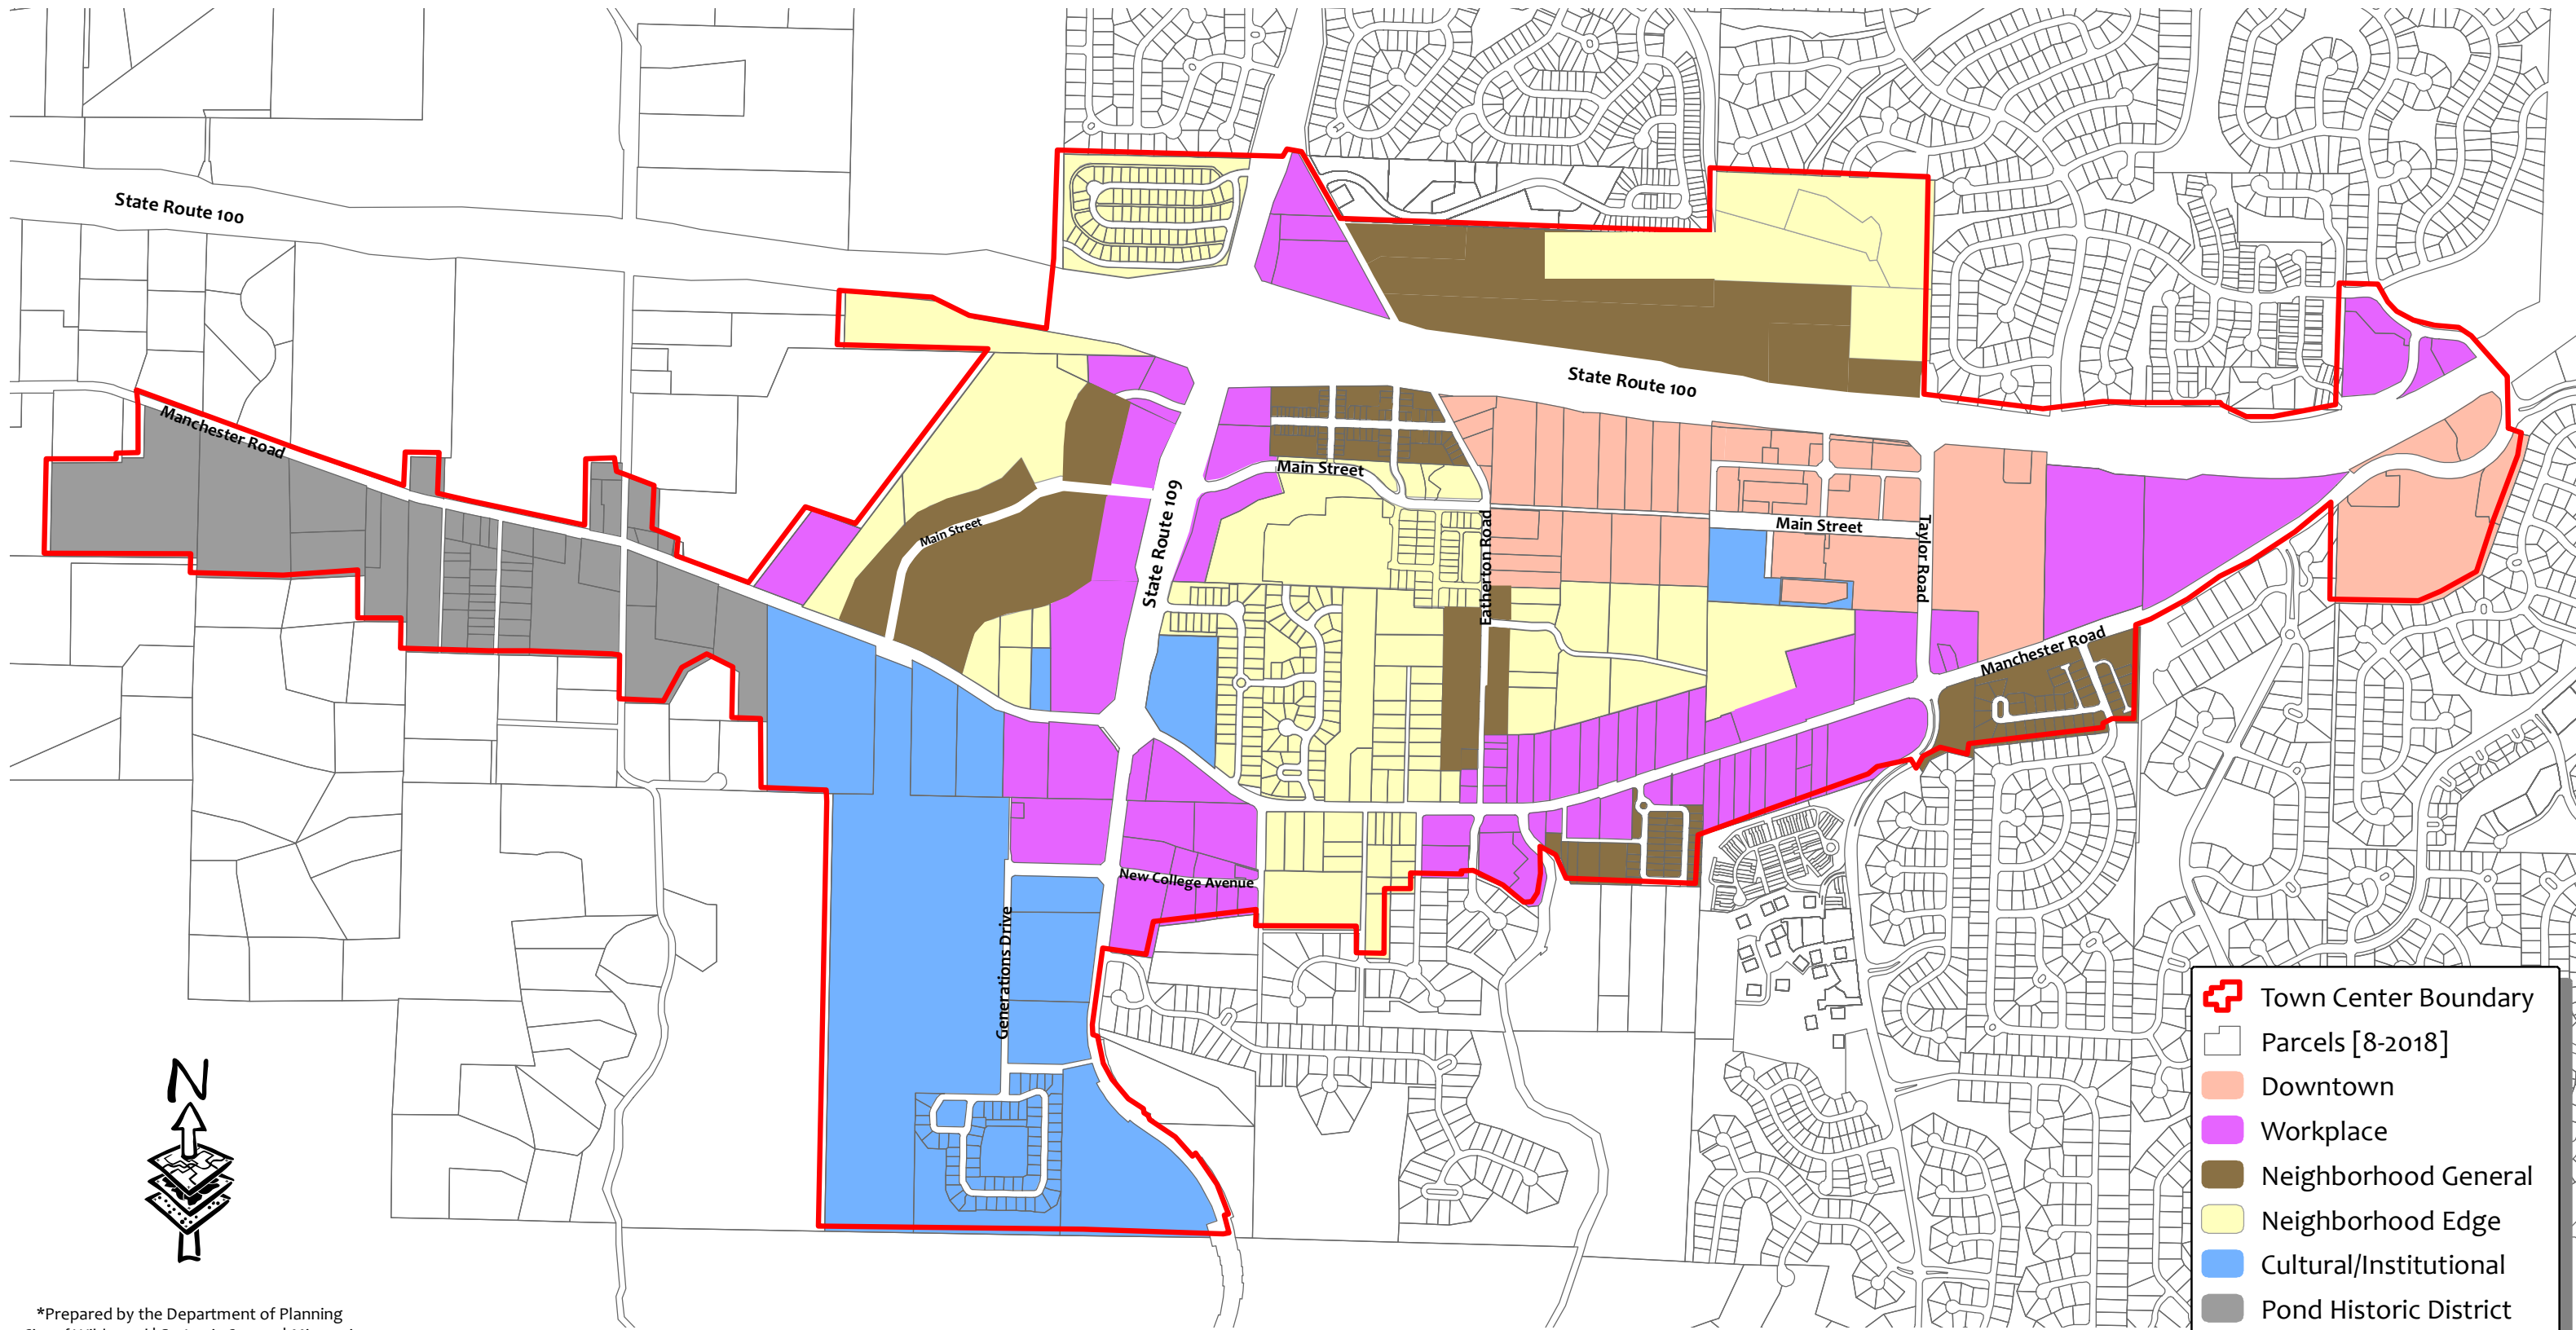

# Town Center Regulating Plan Map

\*Prepared by the Department of Planning  
 City of Wildwood | St. Louis County | Missouri  
 10yr Update Final Approval: 12/2013 Rvs: 8/2018