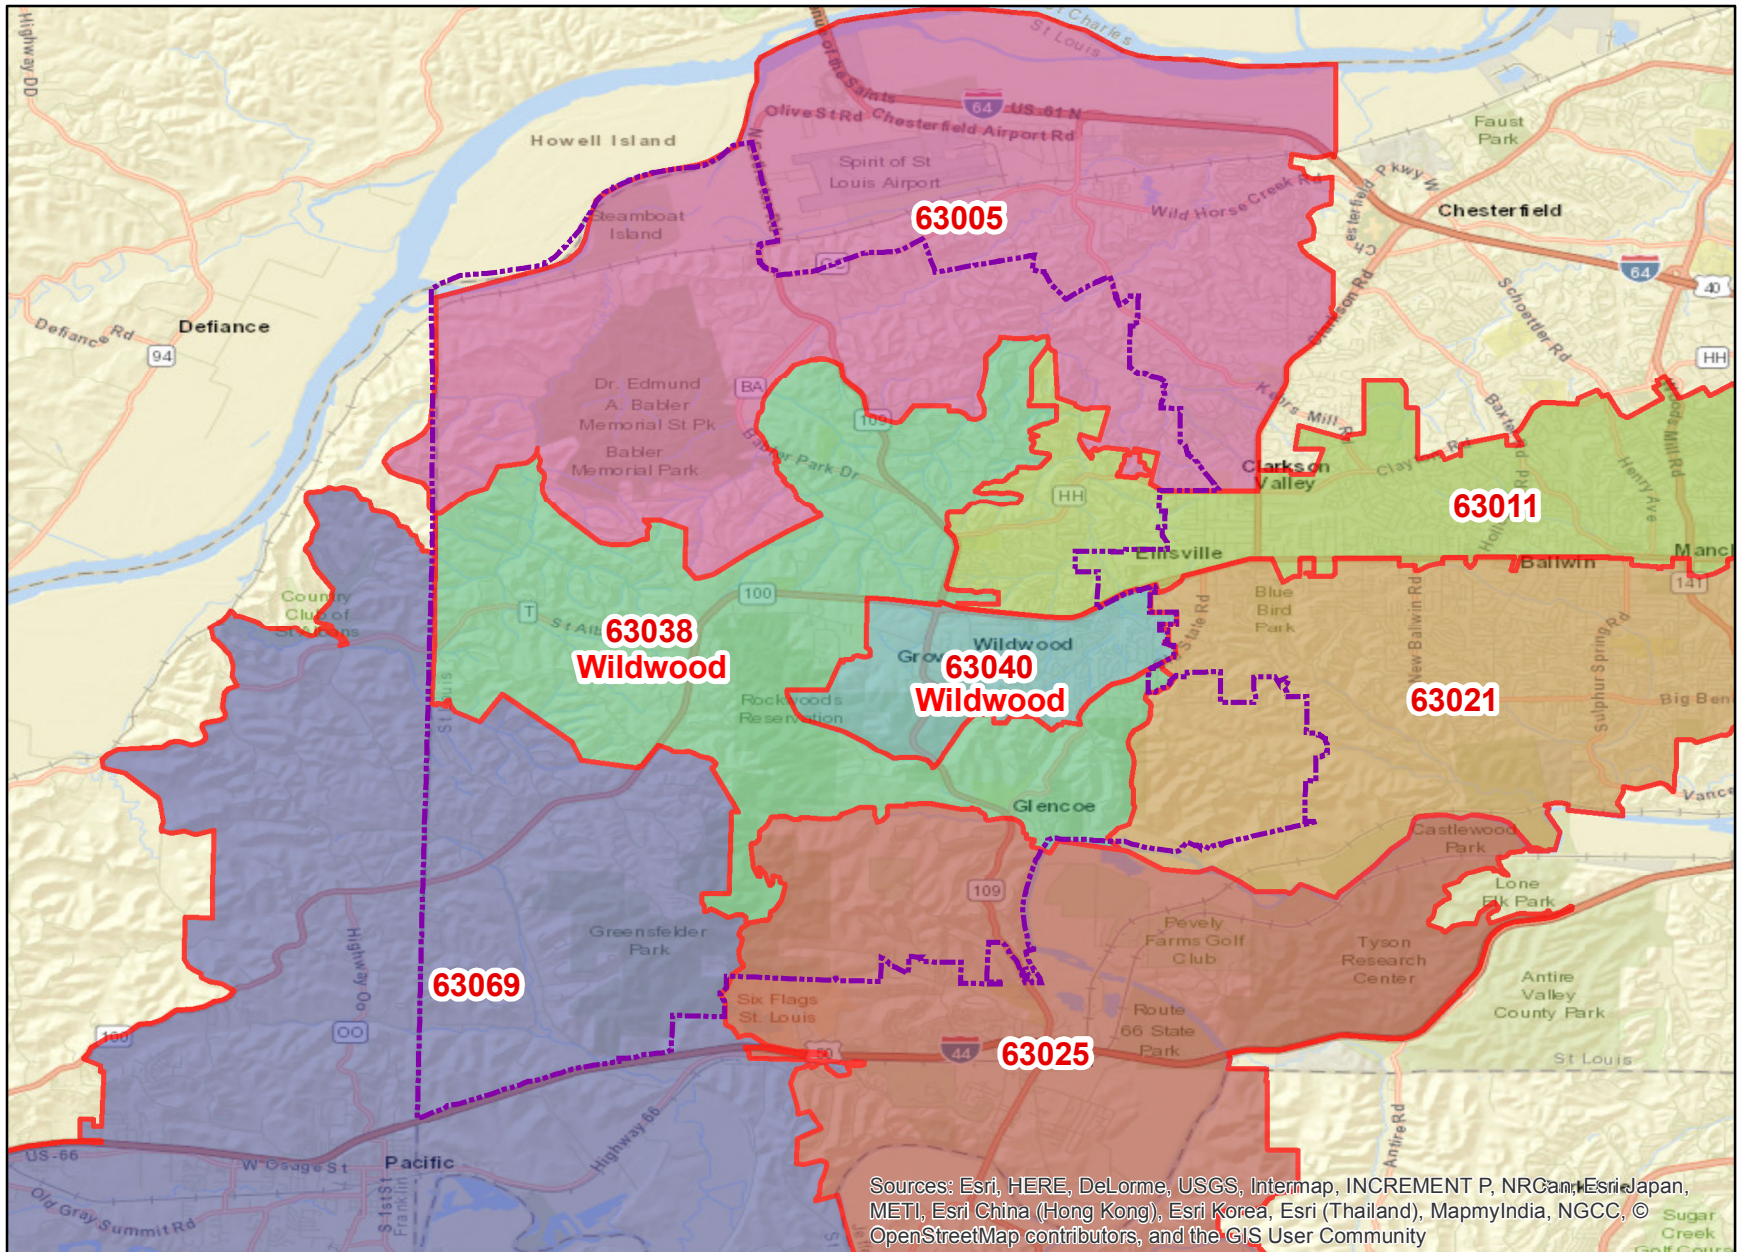

Wildwood, MO

Sources: Esri, HERE, DeLorme, USGS, Intermap, INCREMENT P, NRCan, Esri Japan, METI, Esri China (Hong Kong), Esri Korea, Esri (Thailand), MapmyIndia, NGCC, © OpenStreetMap contributors, and the GIS User Community

US Postal Service
 Addressing & Geospatial Technology
 225 N Humphreys Blvd Ste 501
 Memphis TN 38188-1001
 © 2017

Legend

- Wildwood Boundary
- ZIPCODE