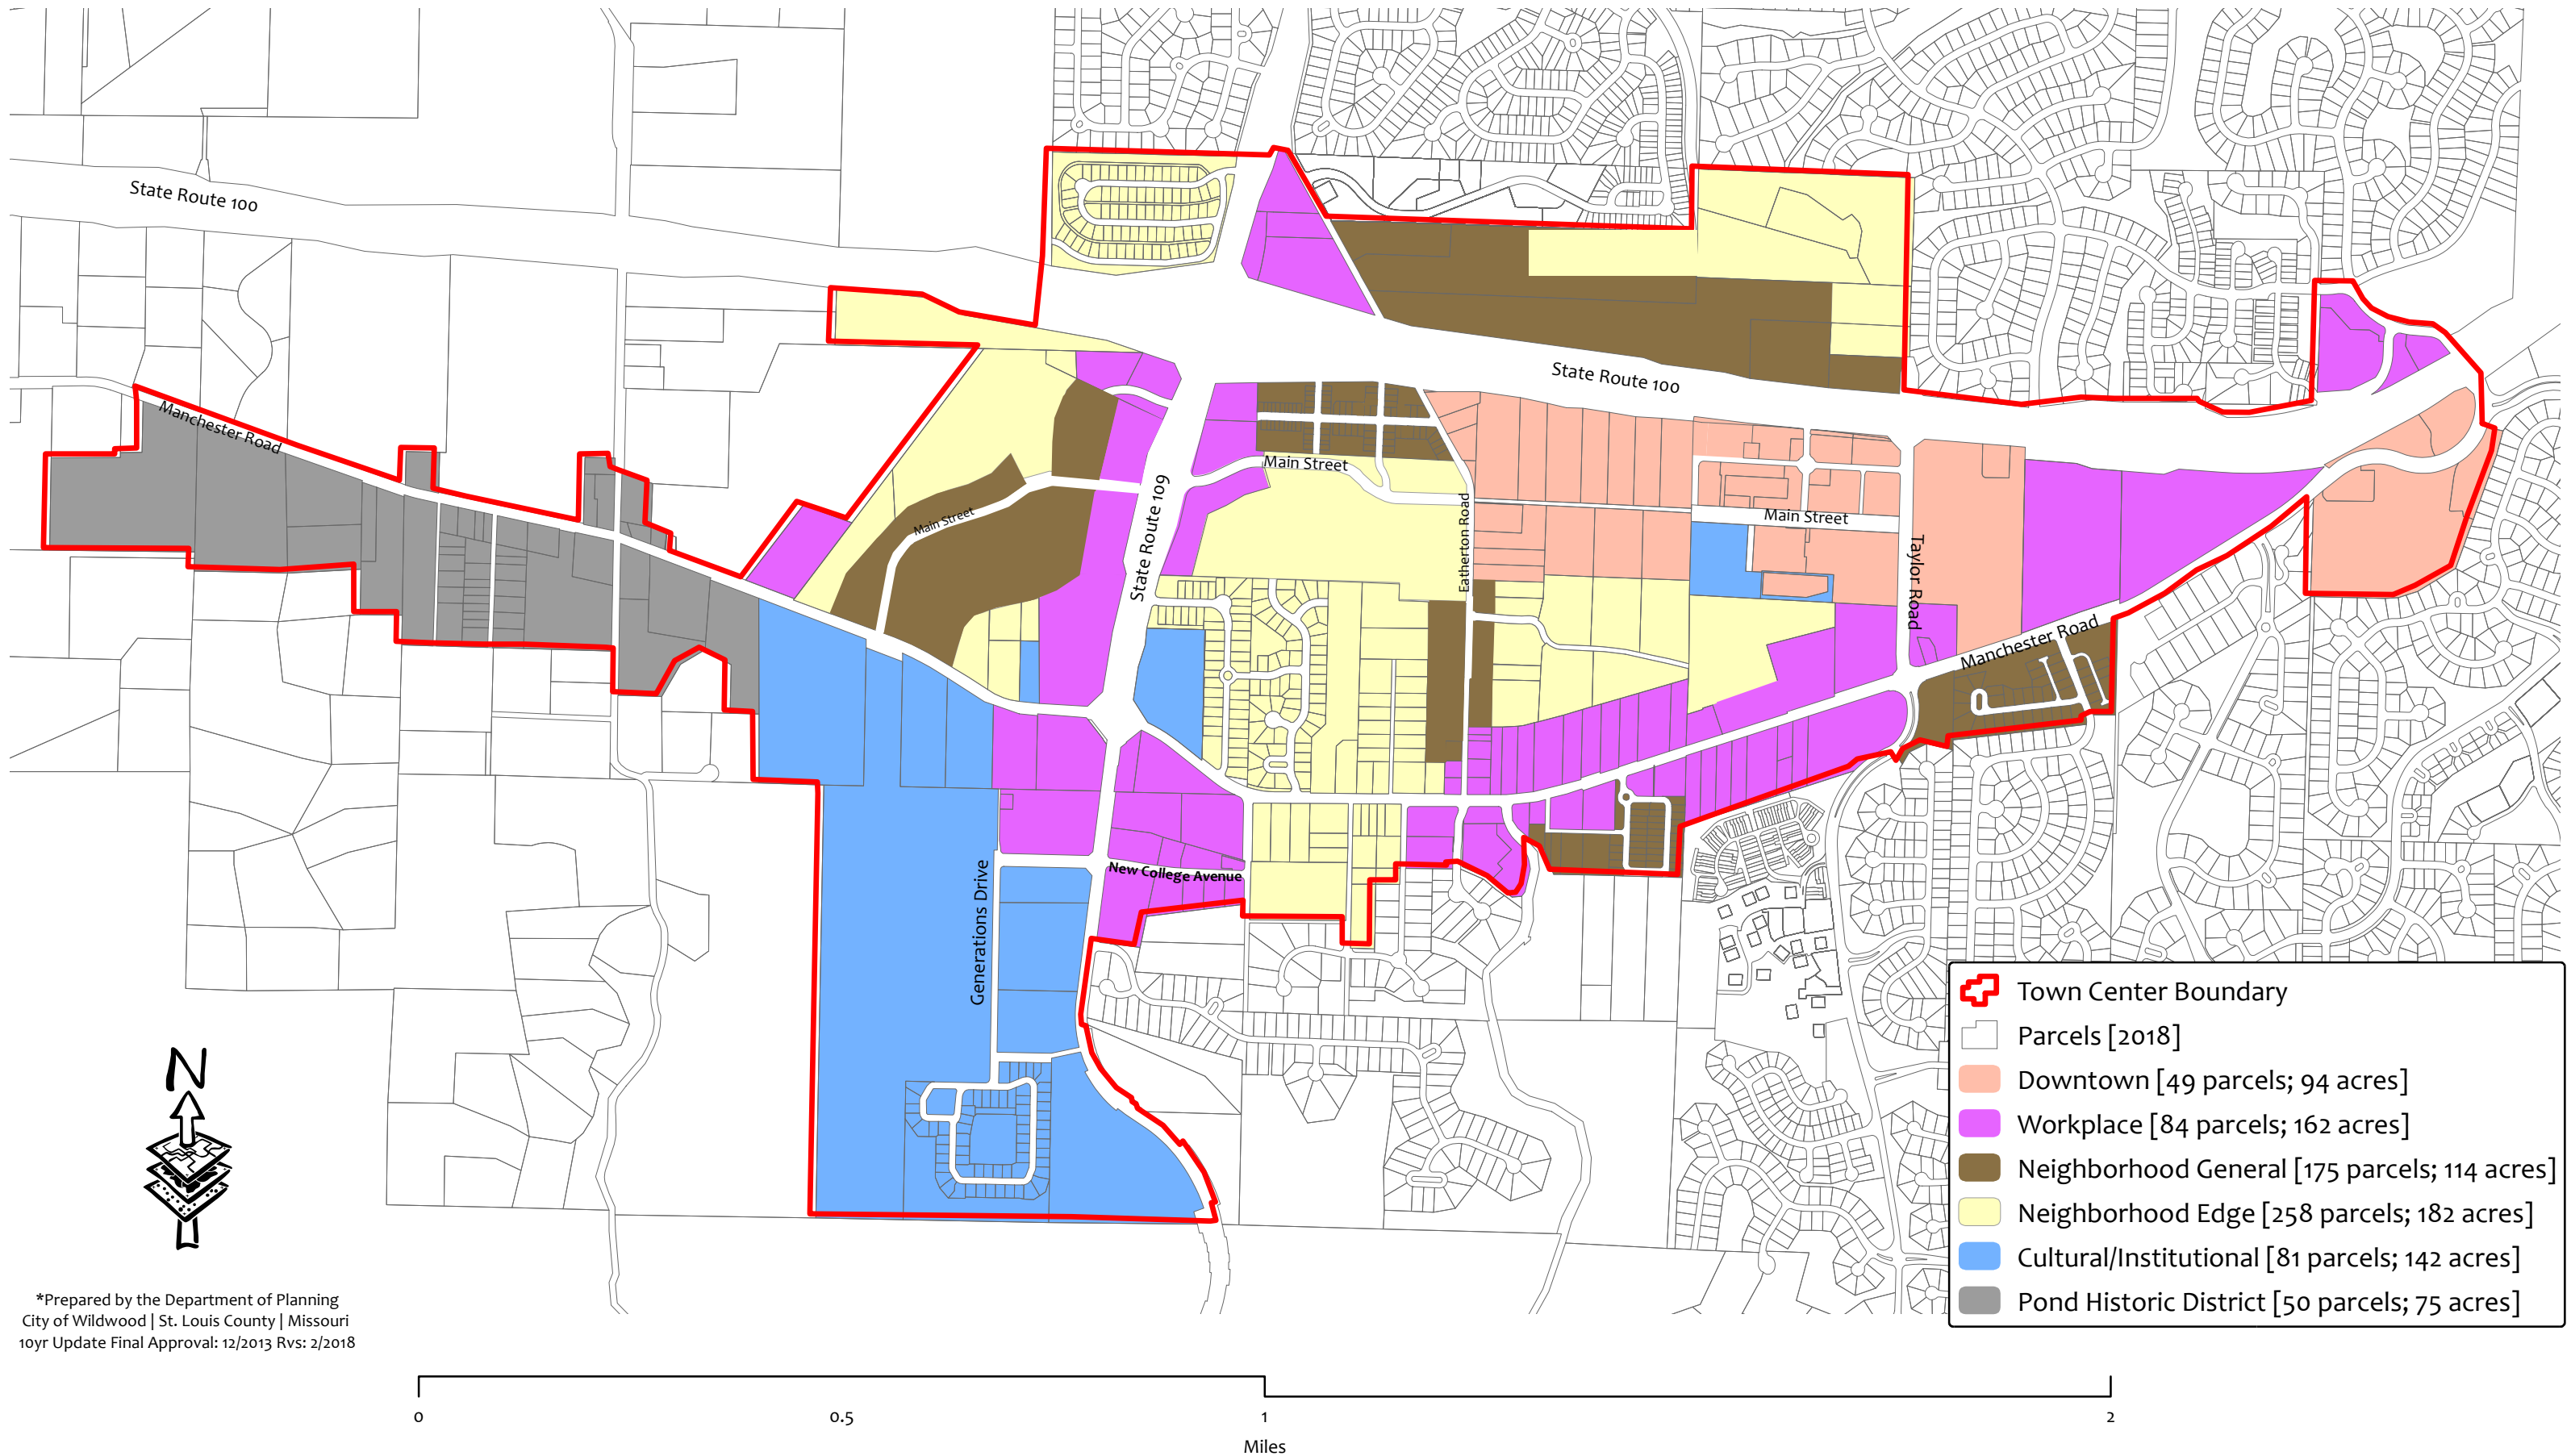

# Town Center Regulating Plan Map

\*Prepared by the Department of Planning  
 City of Wildwood | St. Louis County | Missouri  
 10yr Update Final Approval: 12/2013 Rvs: 2/2018