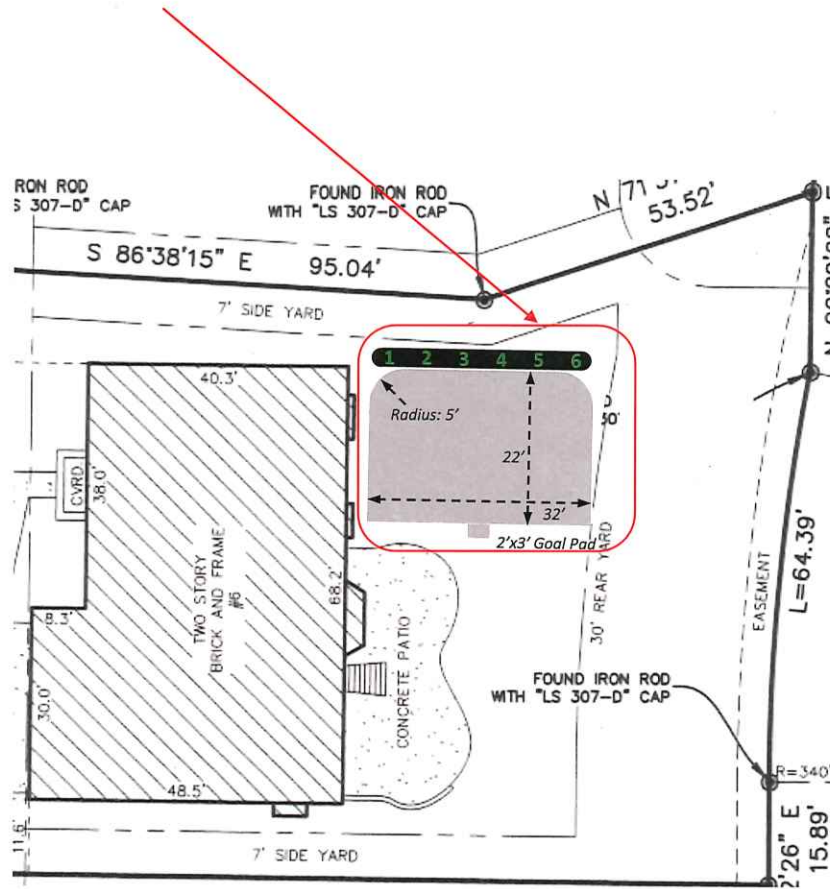

Landscape Plan, page 1. Mulch bed with Eastern Arborvitae (*Thuja occidentalis*) or similar evergreen tree plantings, will match existing landscaping and provide year-round screening to the north. Six Evergreen trees 6' tall will be planted 5' on center.

CITY OF WILDWOOD
 APR 29 2019
 DEPT OF PLANNING & PARKS

APPROVED - P. 23-19
 City of Wildwood
 Department of Planning
 Wilburn Sport Court

Signed: Tina [Signature]

Date: 4/30/2018

pg 1/4

Landscape Plan, page 2. Mulch bed with Eastern Arborvitae (*Thuja occidentalis*), or similar evergreen tree plantings, will provide year-round screening to the north, and is approximated by yellow shape below. Additional screening is provided by existing trees that line property line to the northeast, east and southeast, as noted by arrows.

Existing trees provide screening along the northwest corridor from the pad.

Yellow field with numbers indicate approximate location of six evergreen trees to be planted on 5' centers per Terraspec recommendation.

Date: *4/30/2019*

py 2/4

Elevation Plan. See the labeled High Point, with reference elevation of 100'. Approximately 6" of earth relative to the existing landscaping will be excavated and sloped down to the sports court. The court pad will slope at approximately ¼" per foot away from the High Point and will approximately match the existing drainage profile.