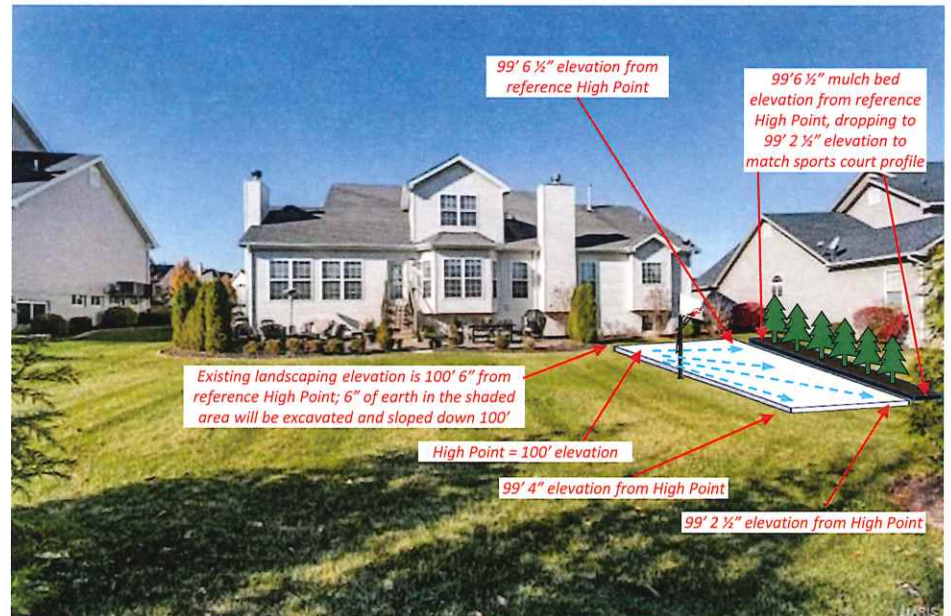

Landscape Plan, page 1. Mulch bed with Eastern Arborvitae (*Thuja occidentalis*) or similar evergreen tree plantings, will match existing landscaping and provide year-round screening to the north. Six Evergreen trees 6' tall will be planted 5' on center.

Existing mature evergreen trees (red arrows) provide extensive screening to the northeast, east and southeast.

APPROVED - P.2-3-19
 City of Wildwood *Wilburn Sport Court*
 Department of Planning

Signed: *[Signature]*

Date: *4/30/2019*

py 2/4

Elevation Plan. See the labeled High Point, with reference elevation of 100'. Approximately 6" of earth relative to the existing landscaping will be excavated and sloped down to the sports court. The court pad will slope at approximately ¼" per foot away from the High Point and will approximately match the existing drainage profile.