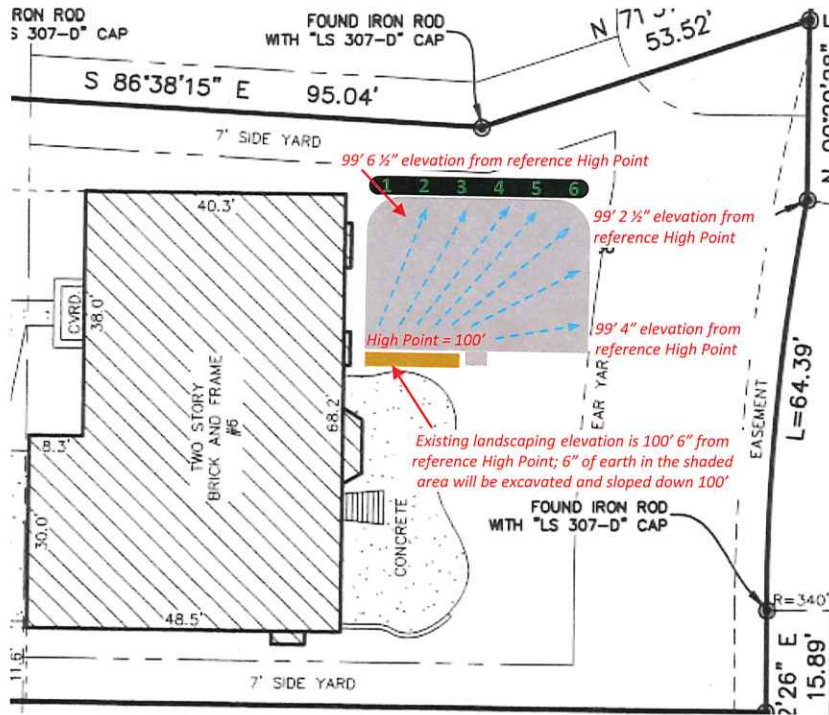

Existing trees provide screening along the northwest corridor from the pad.

Yellow field with numbers indicate approximate location of six evergreen trees to be planted on 5' centers per Terraspec recommendation.

Existing mature evergreen trees (red arrows) provide extensive screening to the northeast, east and southeast.

APPROVED - P.2-3-19
 City of Wildwood *Wilburn Sport Court*
 Department of Planning

Signed: *[Signature]*

Date: *4/30/2019*

py 2/4

Elevation Plan. See the labeled High Point, with reference elevation of 100'. Approximately 6" of earth relative to the existing landscaping will be excavated and sloped down to the sports court. The court pad will slope at approximately ¼" per foot away from the High Point and will approximately match the existing drainage profile.